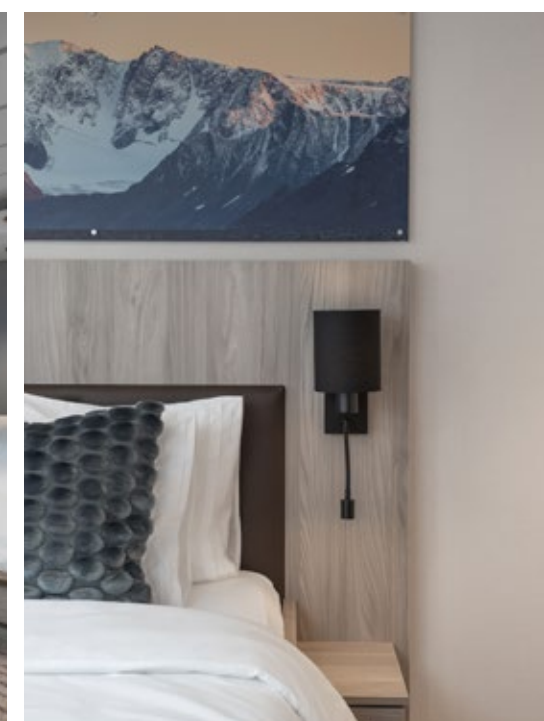

SVERDRUP

Cabin Size: 242 sq ft

Cabin amenities include: Molton Brown shampoo, conditioner, shower gel, body lotion, hand wash and hand cream; cotton pads, cotton buds; robes and slippers; ghd Hairdryer; and EU 220v sockets in bedroom and bathroom.

Double with Twin Bed option