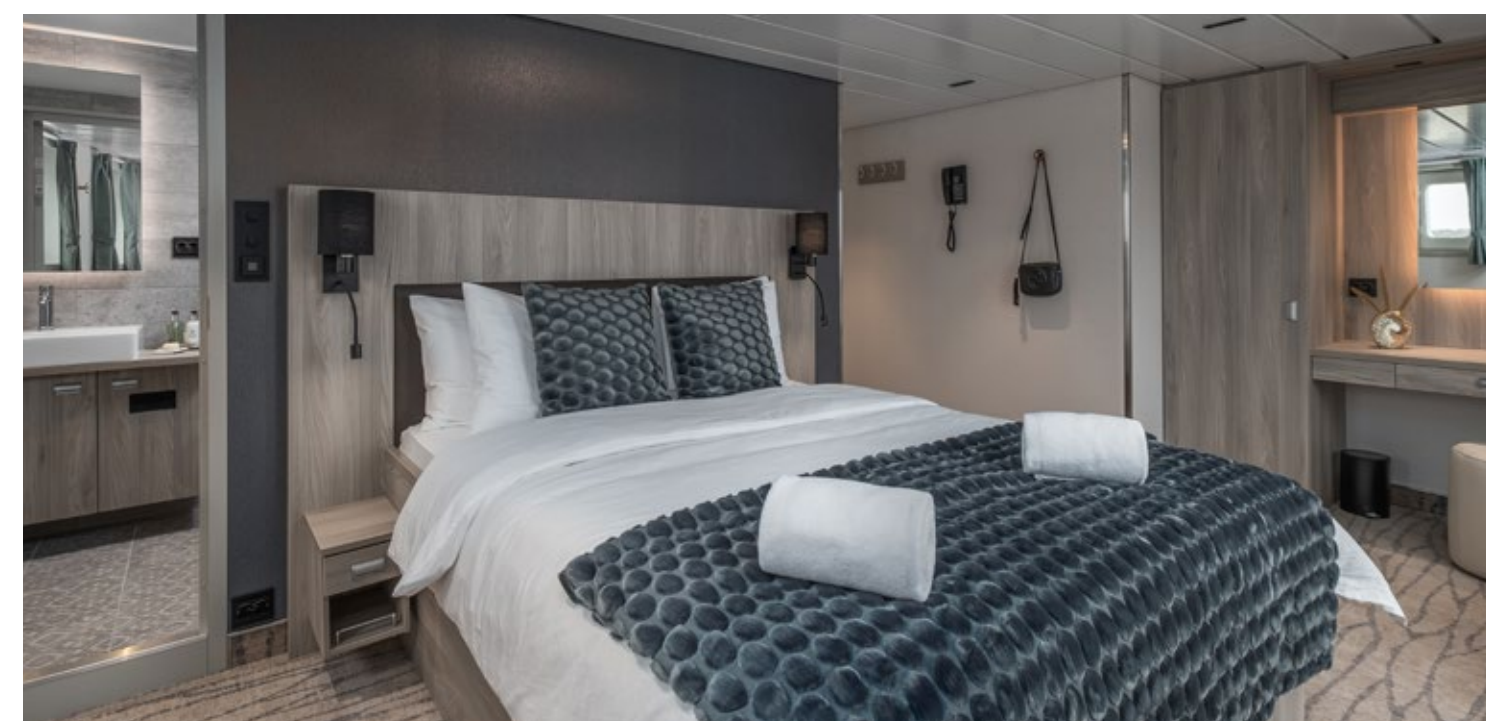

Double bed

Walk-In Closet

AMUNDSEN

Cabin Size: 258 sq ft

Cabin amenities include: Molton Brown shampoo, conditioner, shower gel, body lotion, hand wash and hand cream; cotton pads, cotton buds; robes and slippers; ghd Hairdryer; and EU 220v sockets in bedroom and bathroom.

Double with Twin Bed option

SVERDRUP

Cabin Size: 242 sq ft

Cabin amenities include: Molton Brown shampoo, conditioner, shower gel, body lotion, hand wash and hand cream; cotton pads, cotton buds; robes and slippers; ghd Hairdryer; and EU 220v sockets in bedroom and bathroom.

Double Bed

WISTING

Cabin Size: 180 sq ft

Cabin amenities include: Molton Brown shampoo, conditioner, shower gel, body lotion, hand wash and hand cream; cotton pads, cotton buds; robes and slippers; ghd Hairdryer; and EU 220v sockets in bedroom, bathroom and walk-in closet.

Double Bed

JOHANSEN

Cabin Size: 185 sq ft

Cabin amenities include: Molton Brown shampoo, conditioner, shower gel, body lotion, hand wash and hand cream; cotton pads, cotton buds; robes and slippers; ghd Hairdryer; and EU 220v sockets in bedroom, bathroom and walk-in closet.