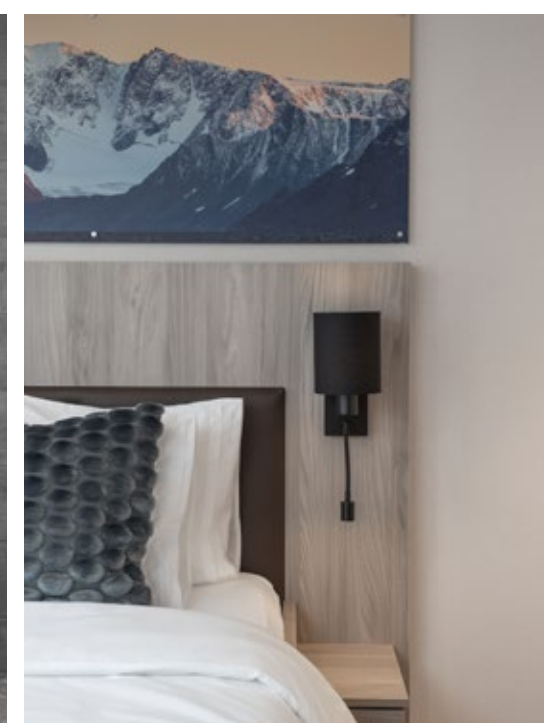

Double Bed

WISTING

Cabin Size: 180 sq ft

Cabin amenities include: Molton Brown shampoo, conditioner, shower gel, body lotion, hand wash and hand cream; cotton pads, cotton buds; robes and slippers; ghd Hairdryer; and EU 220v sockets in bedroom, bathroom and walk-in closet.

Double Bed

JOHANSEN

Cabin Size: 185 sq ft

Cabin amenities include: Molton Brown shampoo, conditioner, shower gel, body lotion, hand wash and hand cream; cotton pads, cotton buds; robes and slippers; ghd Hairdryer; and EU 220v sockets in bedroom, bathroom and walk-in closet.