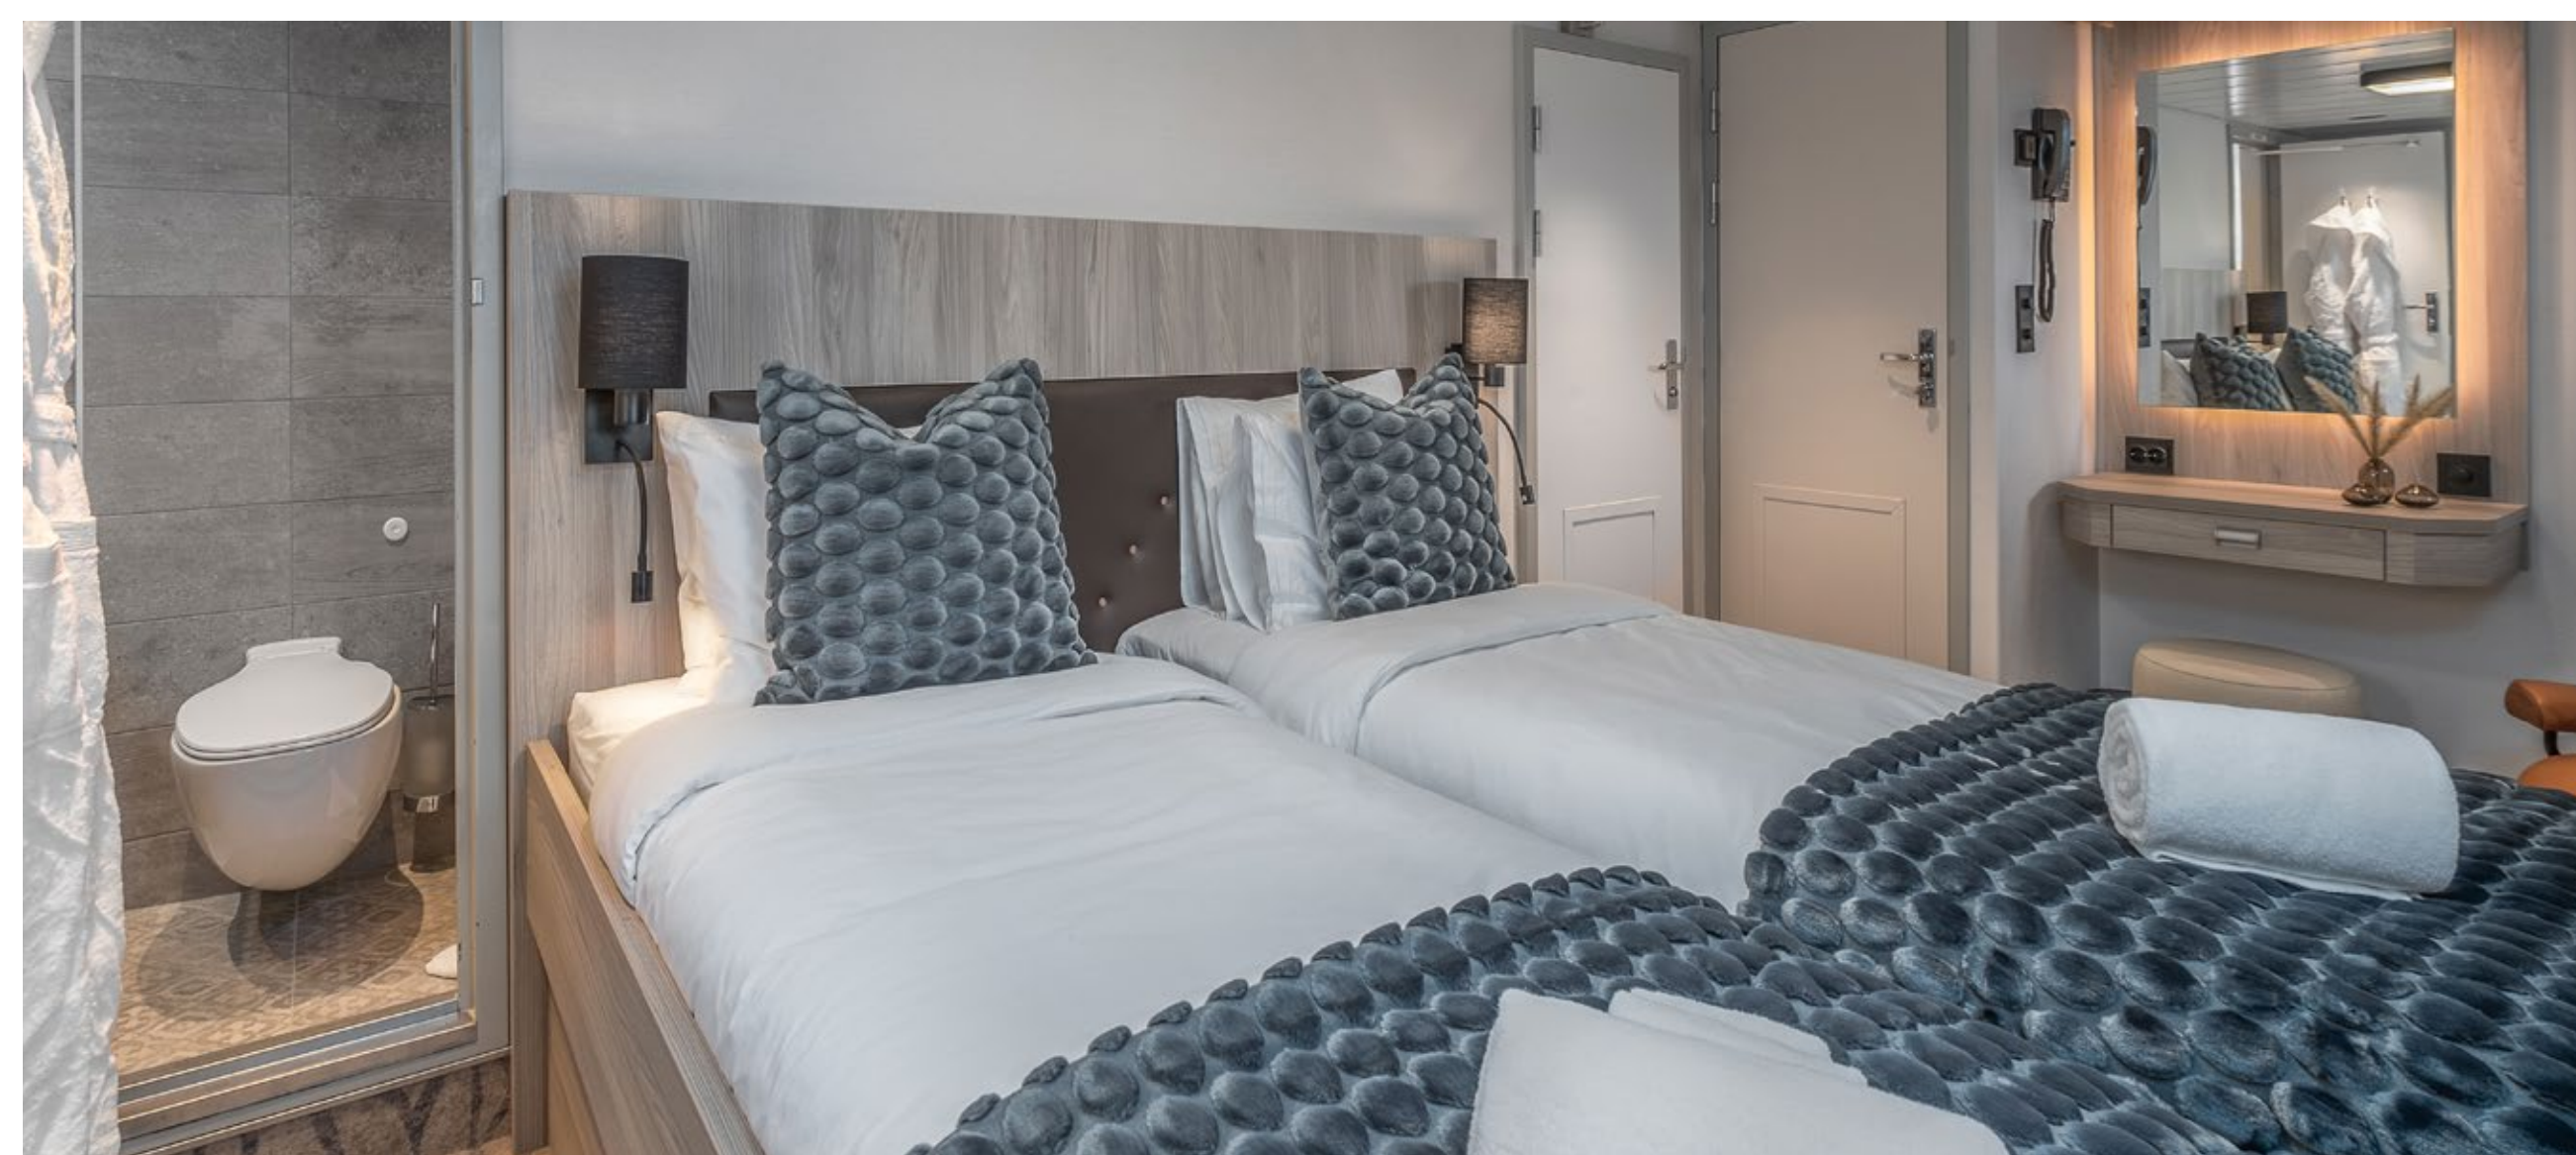

Double bed

Walk-In Closet

AMUNDSEN

Cabin Size: 258 sq ft

Cabin amenities include: Molton Brown shampoo, conditioner, shower gel, body lotion, hand wash and hand cream; cotton pads, cotton buds; robes and slippers; ghd Hairdryer; and EU 220v sockets in bedroom and bathroom.

Double with Twin Bed option

SVERDRUP

Cabin Size: 242 sq ft

Cabin amenities include: Molton Brown shampoo, conditioner, shower gel, body lotion, hand wash and hand cream; cotton pads, cotton buds; robes and slippers; ghd Hairdryer; and EU 220v sockets in bedroom and bathroom.

Double Bed

WISTING

Cabin Size: 180 sq ft

Cabin amenities include: Molton Brown shampoo, conditioner, shower gel, body lotion, hand wash and hand cream; cotton pads, cotton buds; robes and slippers; ghd Hairdryer; and EU 220v sockets in bedroom, bathroom and walk-in closet.

Double Bed

JOHANSEN

Cabin Size: 185 sq ft

Cabin amenities include: Molton Brown shampoo, conditioner, shower gel, body lotion, hand wash and hand cream; cotton pads, cotton buds; robes and slippers; ghd Hairdryer; and EU 220v sockets in bedroom, bathroom and walk-in closet.