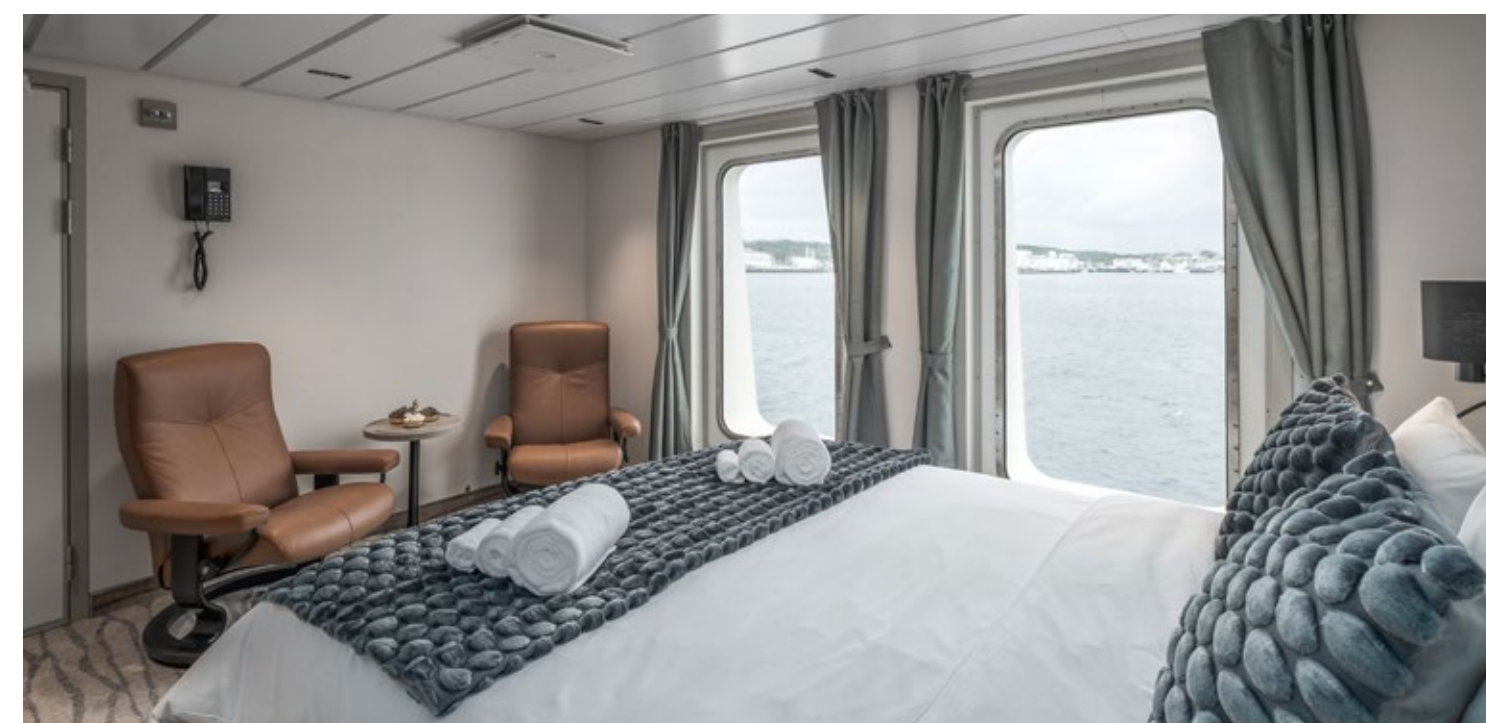

WISTING

Cabin Size: 180 sq ft

Cabin amenities include: Molton Brown shampoo, conditioner, shower gel, body lotion, hand wash and hand cream; cotton pads, cotton buds; robes and slippers; ghd Hairdryer; and EU 220v sockets in bedroom, bathroom and walk-in closet.

Double Bed