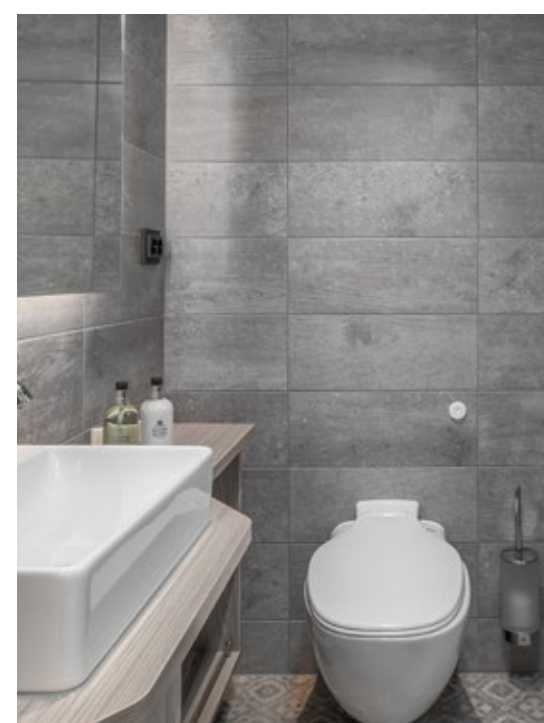

Double bed

Walk-In Closet

AMUNDSEN

Cabin Size: 258 sq ft

Cabin amenities include: Molton Brown shampoo, conditioner, shower gel, body lotion, hand wash and hand cream; cotton pads, cotton buds; robes and slippers; ghd Hairdryer; and EU 220v sockets in bedroom and bathroom.

Double with Twin Bed option

LARSEN

Cabin Size: 202 sq ft

Cabin amenities include: Molton Brown shampoo, conditioner, shower gel, body lotion, hand wash and hand cream; cotton pads, cotton buds; robes and slippers; ghd Hairdryer; and EU 220v sockets in bedroom and bathroom.

Double Bed

WISTING

Cabin Size: 180 sq ft

Cabin amenities include: Molton Brown shampoo, conditioner, shower gel, body lotion, hand wash and hand cream; cotton pads, cotton buds; robes and slippers; ghd Hairdryer; and EU 220v sockets in bedroom, bathroom and walk-in closet.

Double Bed

JOHANSEN

Cabin Size: 185 sq ft

Cabin amenities include: Molton Brown shampoo, conditioner, shower gel, body lotion, hand wash and hand cream; cotton pads, cotton buds; robes and slippers; ghd Hairdryer; and EU 220v sockets in bedroom, bathroom and walk-in closet.