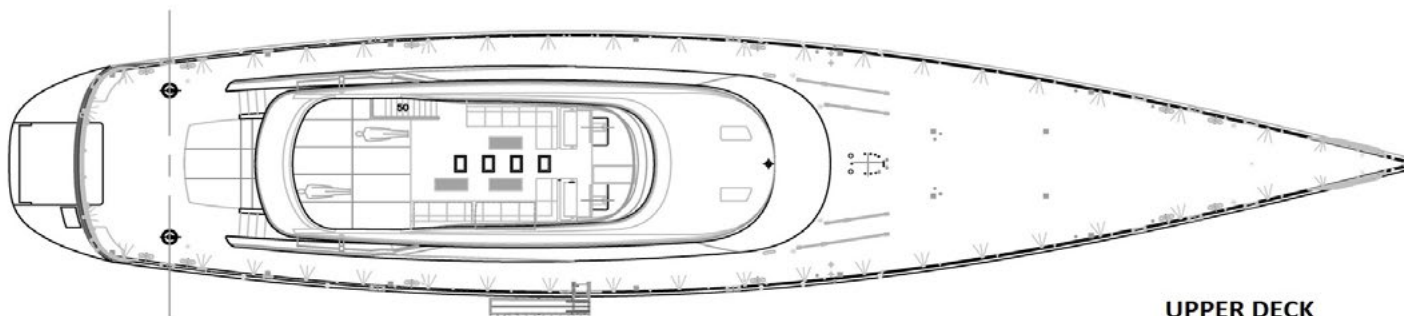

FOR CHARTER

OHANA 49.70M / 163'01"

STAIRS TO SWIMMING PLATFORM

FOR CHARTER

OHANA 49.70M / 163'01"

UNDER SAIL

FOR CHARTER

OHANA 49.70M / 163'01"

AERIAL VIEW

FOR CHARTER

OHANA

49.70M 163'01"

TENDER & TOYS

11M COUPÉ - CANTIERI MAGAZZÙ, 2 X 300HP
5.80M ZODIAC MILPRO TENDER 40HP YAMAHA

2 X WINDSURFERS, BEGINNER AND ADVANCED
WATER SKIS, MONOSKI
WAKE BOARD

4 X SETS OF DIVING GEAR
DIVING COMPRESSOR LOCATED IN LAZARETTE
2 X PADDLE BOARDS

SUBWING
SAILING & WINDSURF INSTRUCTOR ONBOARD

FOR CHARTER

OHANA 49.70M / 163'01"

UPPER DECK

MAIN DECK

LOWER DECK