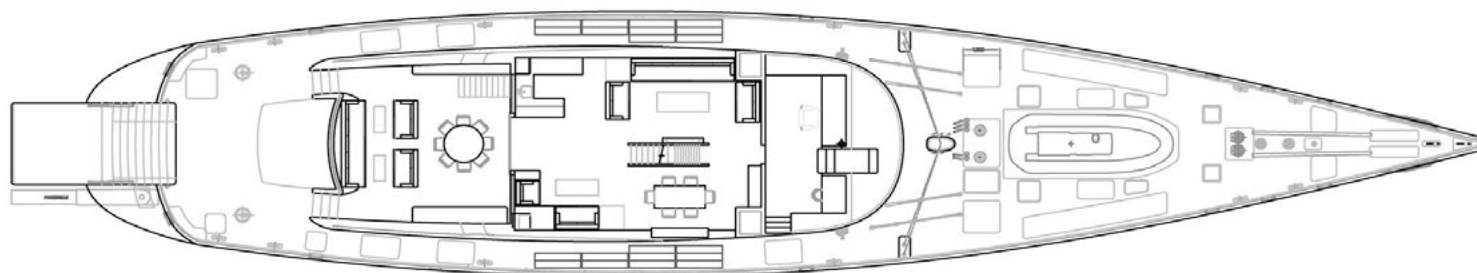

4 X SETS OF DIVING GEAR
DIVING COMPRESSOR LOCATED IN LAZARETTE
2 X PADDLE BOARDS

SUBWING
SAILING & WINDSURF INSTRUCTOR ONBOARD

FOR CHARTER

OHANA 49.70M / 163'01"

UPPER DECK

MAIN DECK

LOWER DECK