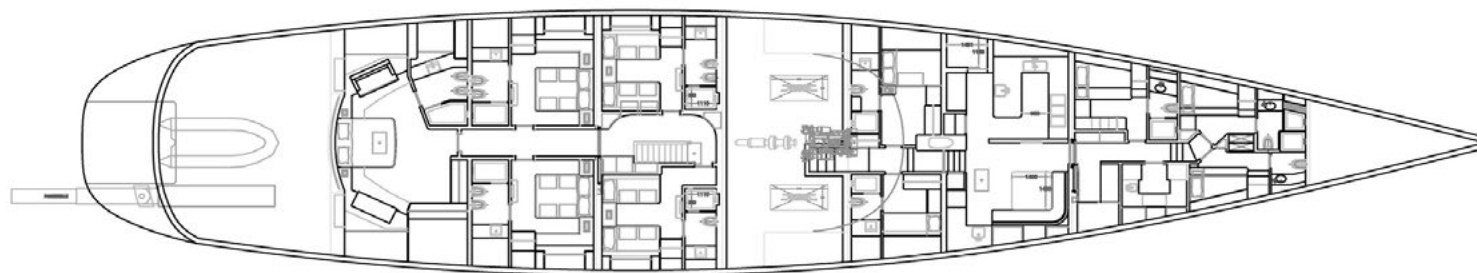

AERIAL VIEW

FOR CHARTER

OHANA

49.70M 163'01"

TENDER & TOYS

11M COUPÉ - CANTIERI MAGAZZÙ, 2 X 300HP
5.80M ZODIAC MILPRO TENDER 40HP YAMAHA

2 X WINDSURFERS, BEGINNER AND ADVANCED
WATER SKIS, MONOSKI
WAKE BOARD

4 X SETS OF DIVING GEAR
DIVING COMPRESSOR LOCATED IN LAZARETTE
2 X PADDLE BOARDS

SUBWING
SAILING & WINDSURF INSTRUCTOR ONBOARD

FOR CHARTER

OHANA 49.70M / 163'01"

UPPER DECK

MAIN DECK

LOWER DECK