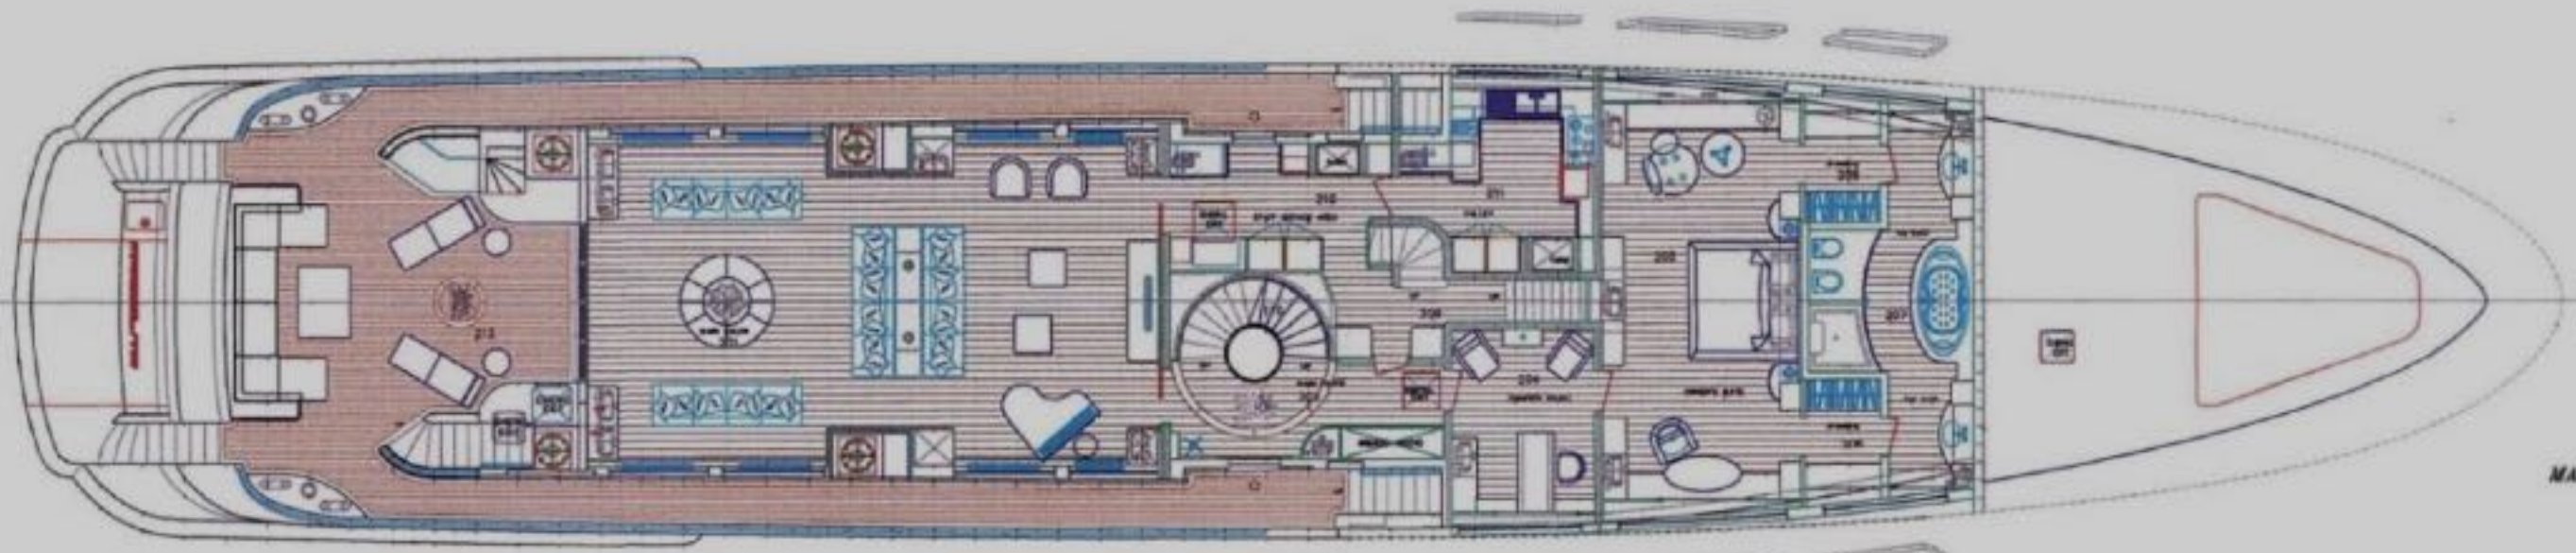

## **Audio Visual Equipment and Deck Facilities:**

Sky Lounge 3 Music Zones – Sky Lounge – Bridge Deck AFT – Sun Deck 65 Inch TV Xbox Sonos - ceiling speakers Safes in all cabins LCD TVs and Sky TV with independent decoders for every cabin Each deck has its own independent music system

## **Gym equipment:**

Yoga mats, Dumbbells, Resistance bands

UPPER DECK

MAIN DECK

LOWER DECK

M/Y ZIA

EMBRACE THE JOURNEY, UNLEASH YOUR.....WORLD