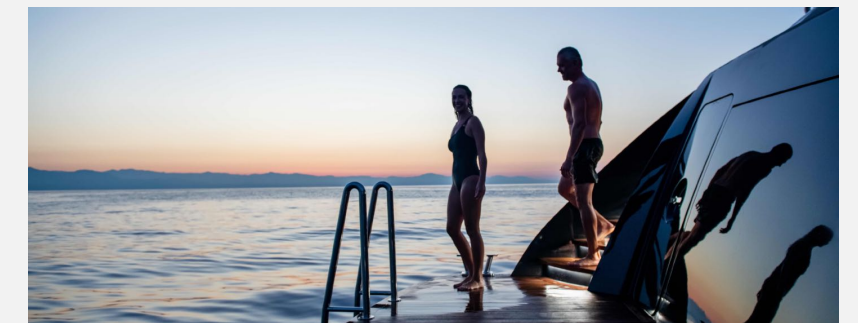

WATER FUN

SEA SENSATIONS